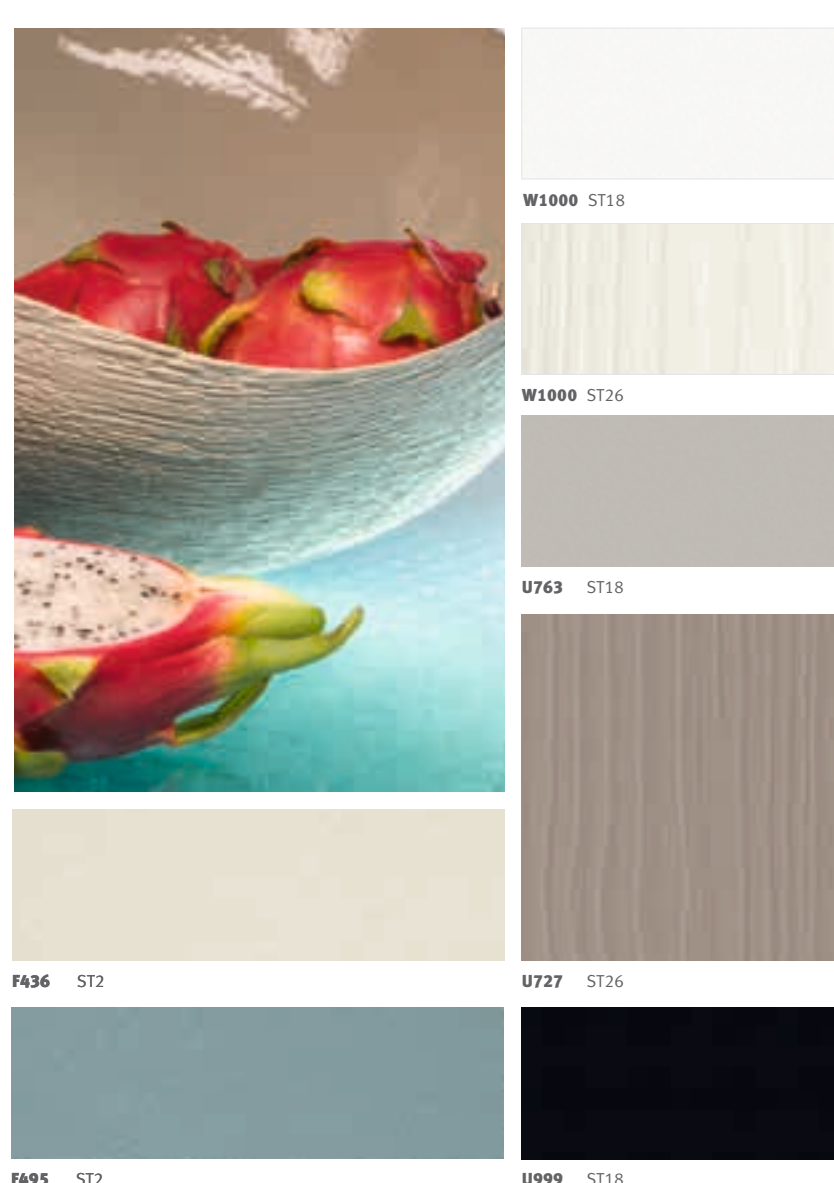

To get a better impression of the decors below try our Virtual Design Studio: www.egger.co.uk/avs

NEW INTRODUCTIONS 2014

NEW INTRODUCTIONS 2015

ZOOM UK & IRELAND RANGE ARRANGED IN COLOUR WORLDS

NEUTRAL

Basic colours in white, beige, brown, grey and black tones – timeless, universal and flexible.

TEXTURE MEETS COLOUR

Uni colours with either a metallic finish or our innovative 3 dimensional ST18 surface texture.

NATURAL

A selection of pastel and chalk colours, ideal for combinations thanks to their subtle tone and soft, matt appearance.

INTENSIVES

Bright, eye-catching primary colours with a strong, bold appearance.

METAL

Warm and cool interpretations of metal, each with a high quality metallic, pearlescent surface finish.

STONE & MINERAL