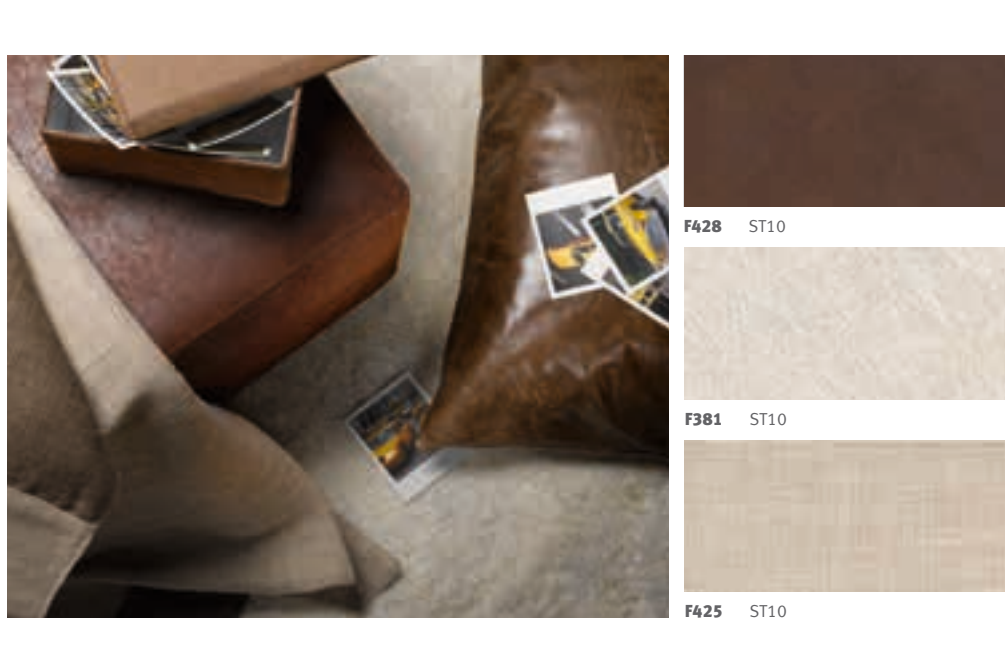

TEXTILE & LEATHER

Leather and textile designs which appear like the real thing.