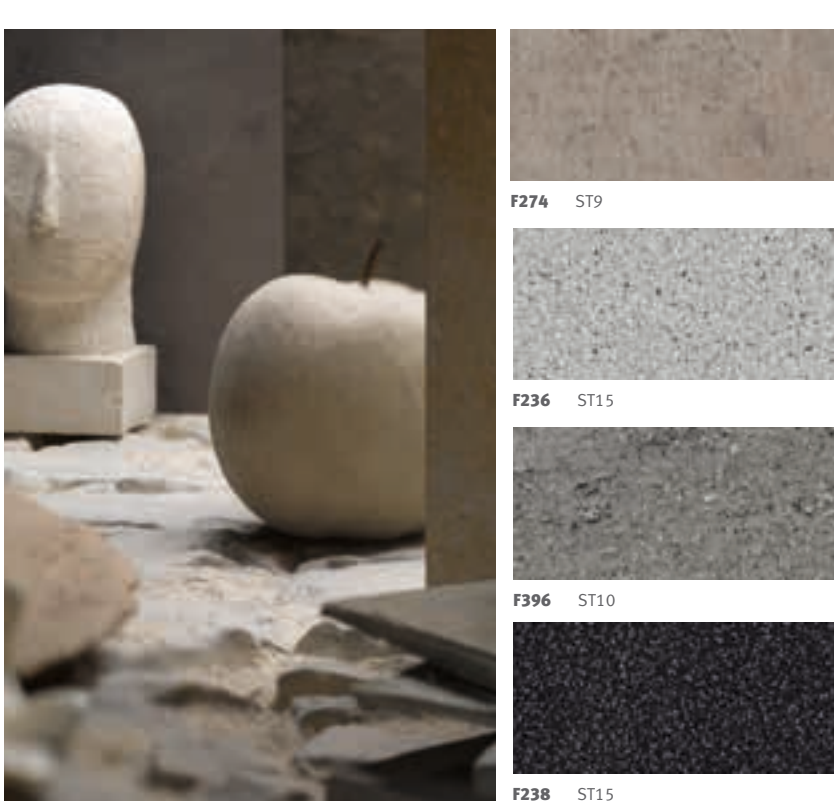

To get a better impression of the decors below try our Virtual Design Studio: www.egger.co.uk/avs

NEW INTRODUCTIONS 2014

NEW INTRODUCTIONS 2015

ZOOM UK & IRELAND RANGE ARRANGED IN COLOUR WORLDS

NEUTRAL

Basic colours in white, beige, brown, grey and black tones – timeless, universal and flexible.

TEXTURE MEETS COLOUR

Uni colours with either a metallic finish or our innovative 3 dimensional ST18 surface texture.

NATURAL

A selection of pastel and chalk colours, ideal for combinations thanks to their subtle tone and soft, matt appearance.

INTENSIVES

Bright, eye-catching primary colours with a strong, bold appearance.

METAL

Warm and cool interpretations of metal, each with a high quality metallic, pearlescent surface finish.

STONE & MINERAL

Authentic reproductions of concrete, granite and minerals.

TEXTILE & LEATHER

Leather and textile designs which appear like the real thing.

USED LOOK

Materials with signs of use, weathering help to create a vintage look.