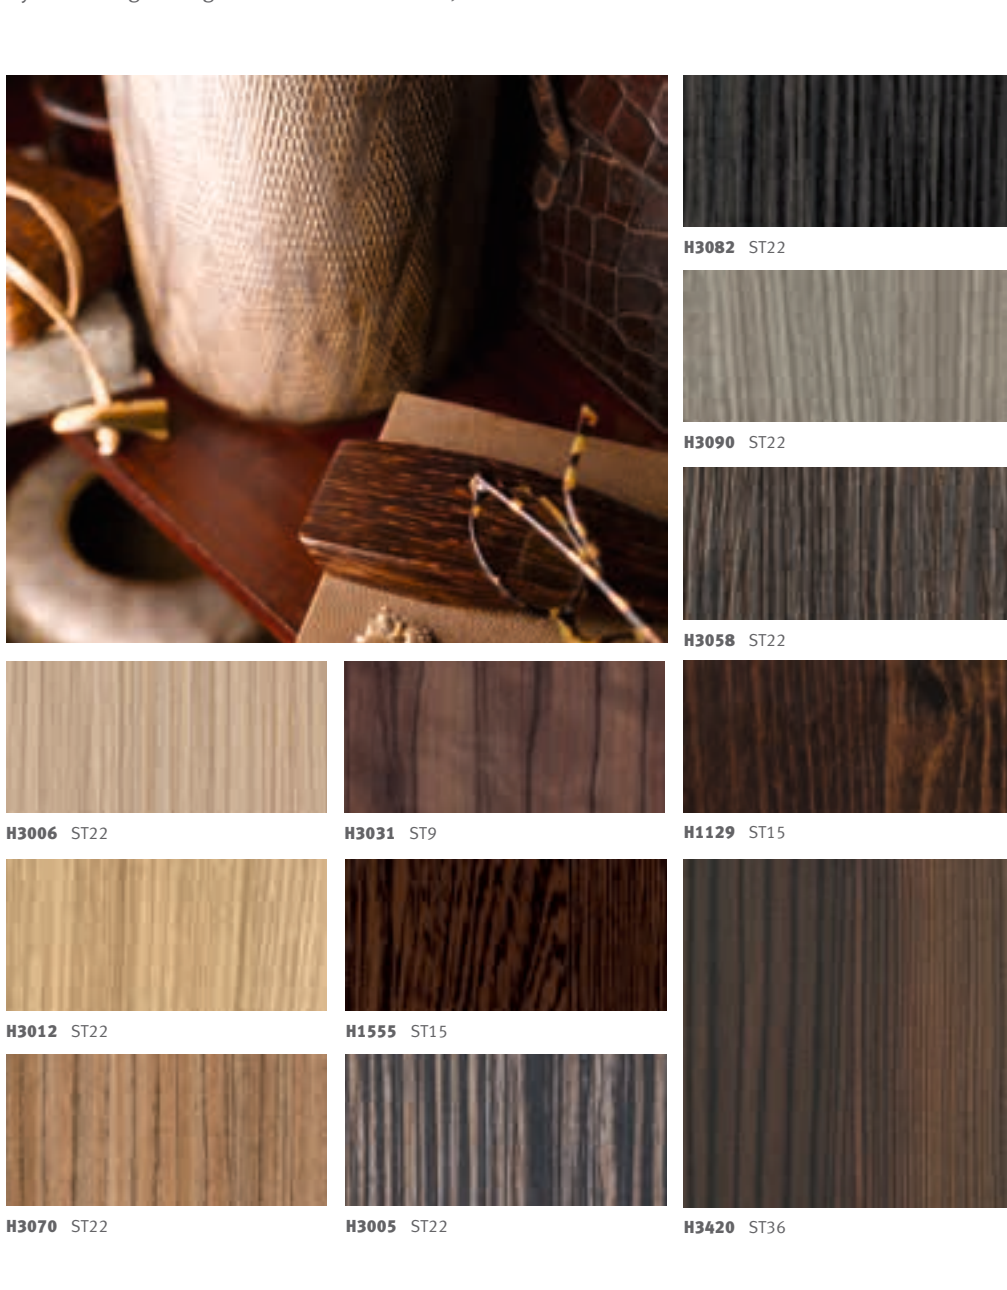

EXOTICS

Eye-catching woodgrains with a distinctive, individual character.