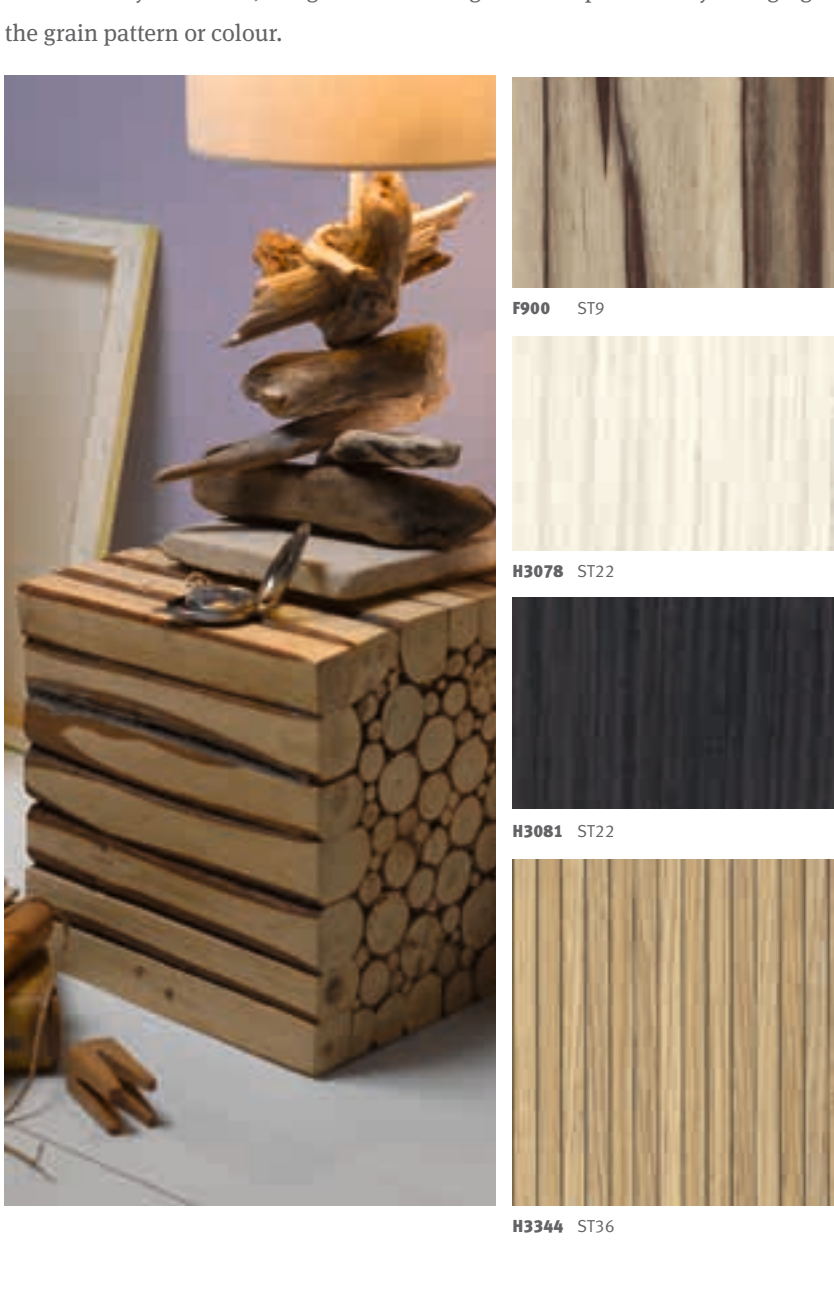

To get a better impression of the decors below try our Virtual Design Studio: www.egger.co.uk/avs

NEW INTRODUCTIONS 2014

NEW INTRODUCTIONS 2015

ZOOM UK & IRELAND RANGE ARRANGED IN COLOUR WORLDS

NEUTRAL

Basic colours in white, beige, brown, grey and black tones – timeless, universal and flexible.

INTENSIVES

Bright, eye-catching primary colours with a strong, bold appearance.

METAL

Warm and cool interpretations of metal, each with a high quality metallic, pearlescent surface finish.

STONE & MINERAL

Authentic reproductions of concrete, granite and minerals.

TEXTILE & LEATHER

Leather and textile designs which appear like the real thing.

USED LOOK

Materials with signs of use, weathering help to create a vintage look.

EXOTICS

Eye-catching woodgrains with a distinctive, individual character.

ARTWOOD

Influenced by real wood, but given an exciting new interpretation by changing the grain pattern or colour.

AUTHENTICS

A new generation of woodgrains in natural colour tones with knots, cracks and a strong, authentic character.