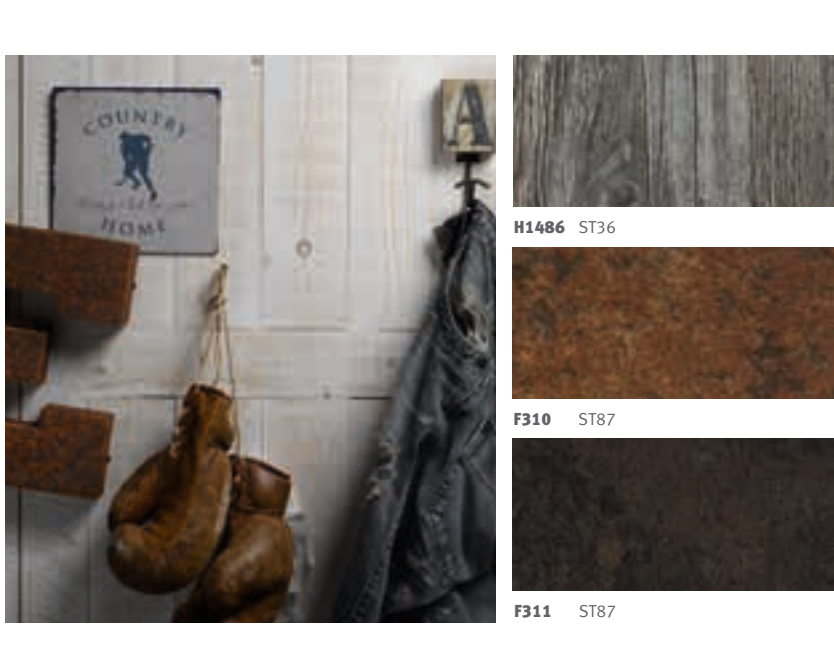

TEXTURE MEETS COLOUR

Uni colours with either a metallic finish or our innovative 3 dimensional ST18 surface texture.

NATURAL

A selection of pastel and chalk colours, ideal for combinations thanks to their subtle tone and soft, matt appearance.

INTENSIVES

Bright, eye-catching primary colours with a strong, bold appearance.

METAL

Warm and cool interpretations of metal, each with a high quality metallic, pearlescent surface finish.

STONE & MINERAL

Authentic reproductions of concrete, granite and minerals.

TEXTILE & LEATHER

Leather and textile designs which appear like the real thing.

USED LOOK

Materials with signs of use, weathering help to create a vintage look.

EXOTICS

Eye-catching woodgrains with a distinctive, individual character.

ARTWOOD

Influenced by real wood, but given an exciting new interpretation by changing the grain pattern or colour.

AUTHENTICS

A new generation of woodgrains in natural colour tones with knots, cracks and a strong, authentic character.